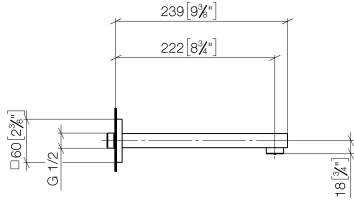

SYMETRICS eSET Touchfree Basin mixer without pop-up waste without temperature setting - Chrome

ST 010 206 0980

- 220mm projection
- fixed spout
- circular, air-enriched flow
- hole diameter 37 mm
- rosette 60 x 60 mm
- 1/2" connection
- plug-link mounting
- max. flow 7 l/min
- lead-free
- WRAS 1904065

For Touchfree control please order eSet Touchfree
WITH or WITHOUT temperature adjustment

Recommended miscellaneous

Concealed wall elbow -

35 085 970 90

- max. recess depth 163 mm
- min. recess depth 90 mm

SYMETRICS eSET Touchfree Basin mixer without pop-up waste without temperature setting - Chrome

ST 010 206 0980

SYMETRICS eSET Touchfree Basin mixer without pop-up waste without temperature setting - Chrome

ST 010 206 0080
mm [inches]

Flow rate chart

Certificates

LGA_18593.

WRAS_1904065.

SYMETRICS eSET Touchfree Basin mixer without pop-up waste without
temperature setting - Chrome

ST 010 206 0980