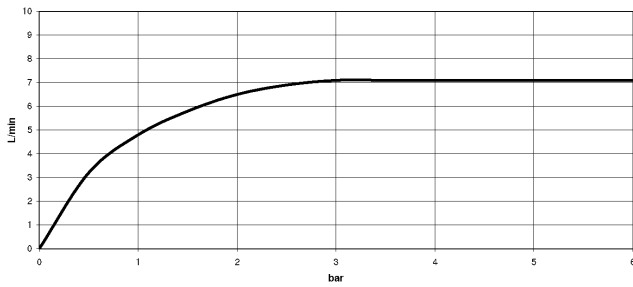

SYMETRICS eSET Touchfree Basin mixer without pop-up waste without temperature setting - Chrome

ST 010 206 0980

SYMETRICS eSET Touchfree Basin mixer without pop-up waste without temperature setting - Chrome

ST 010 206 0080
mm [inches]

Flow rate chart

Certificates

LGA_18593.

WRAS_1904065.

SYMETRICS eSET Touchfree Basin mixer without pop-up waste without
temperature setting - Chrome

ST 010 206 0980