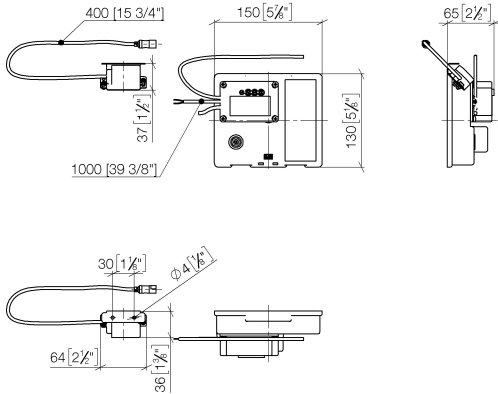

35 743 970 90

- min. recess depth 90 mm
- max. recess depth 125 mm

Recommended miscellaneous

Extension for Touchfree 500 mm - 12 765 970 90

SYMETRICS eSET Touchfree Basin mixer without pop-up waste without temperature setting - Chrome

ST 010 206 0080
mm [inches]

Certificates

LGA_29120.	WRAS_1906116.	IAPMO_EGS.	CE000001_eSet_Tou chfree_20171206_D E_signed.	CE000002_eSet_Tou chfree_20171206_E N_signed.
LGA_29119.				

SYMETRICS eSET Touchfree Basin mixer without pop-up waste without temperature setting - Chrome

SYMETRICS eSET Touchfree Basin mixer without pop-up waste without temperature setting - Chrome

ST 010 206 0980

- 220mm projection
- fixed spout
- circular, air-enriched flow
- hole diameter 37 mm
- rosette 60 x 60 mm
- 1/2" connection
- plug-link mounting
- max. flow 7 l/min
- lead-free
- WRAS 1904065